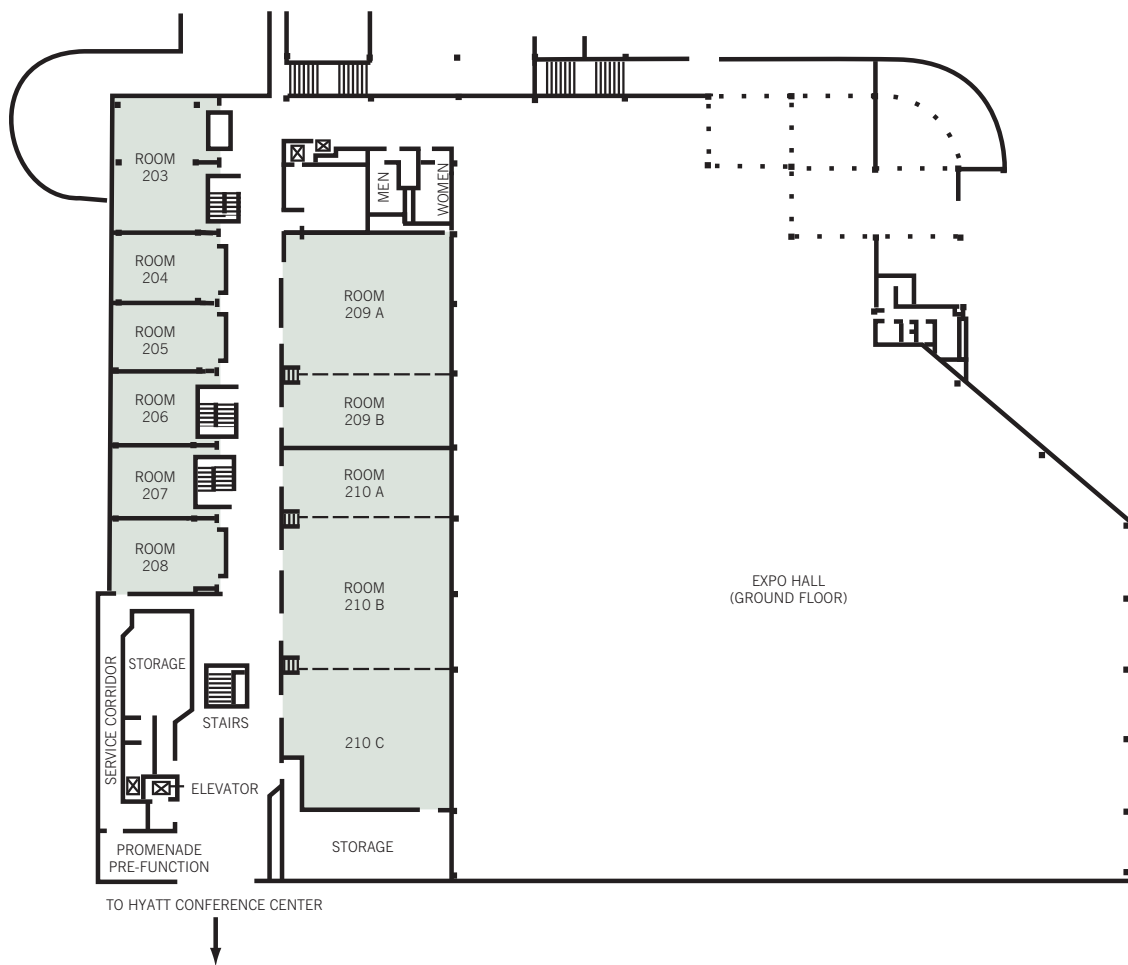

Hyatt Regency Wichita

HOTEL CONFERENCE CENTER

CENTURY II 2ND LEVEL PROMENADE MEETING ROOMS

Hyatt Regency Wichita

DIRECTIONS

From Wichita Mid-Continent Airport (7 miles): Kellogg (Hwy. 54) East to Central Business District Exit. Turn left on Main Street. At Waterman Street turn left. Hotel is 2 blocks, on the river.