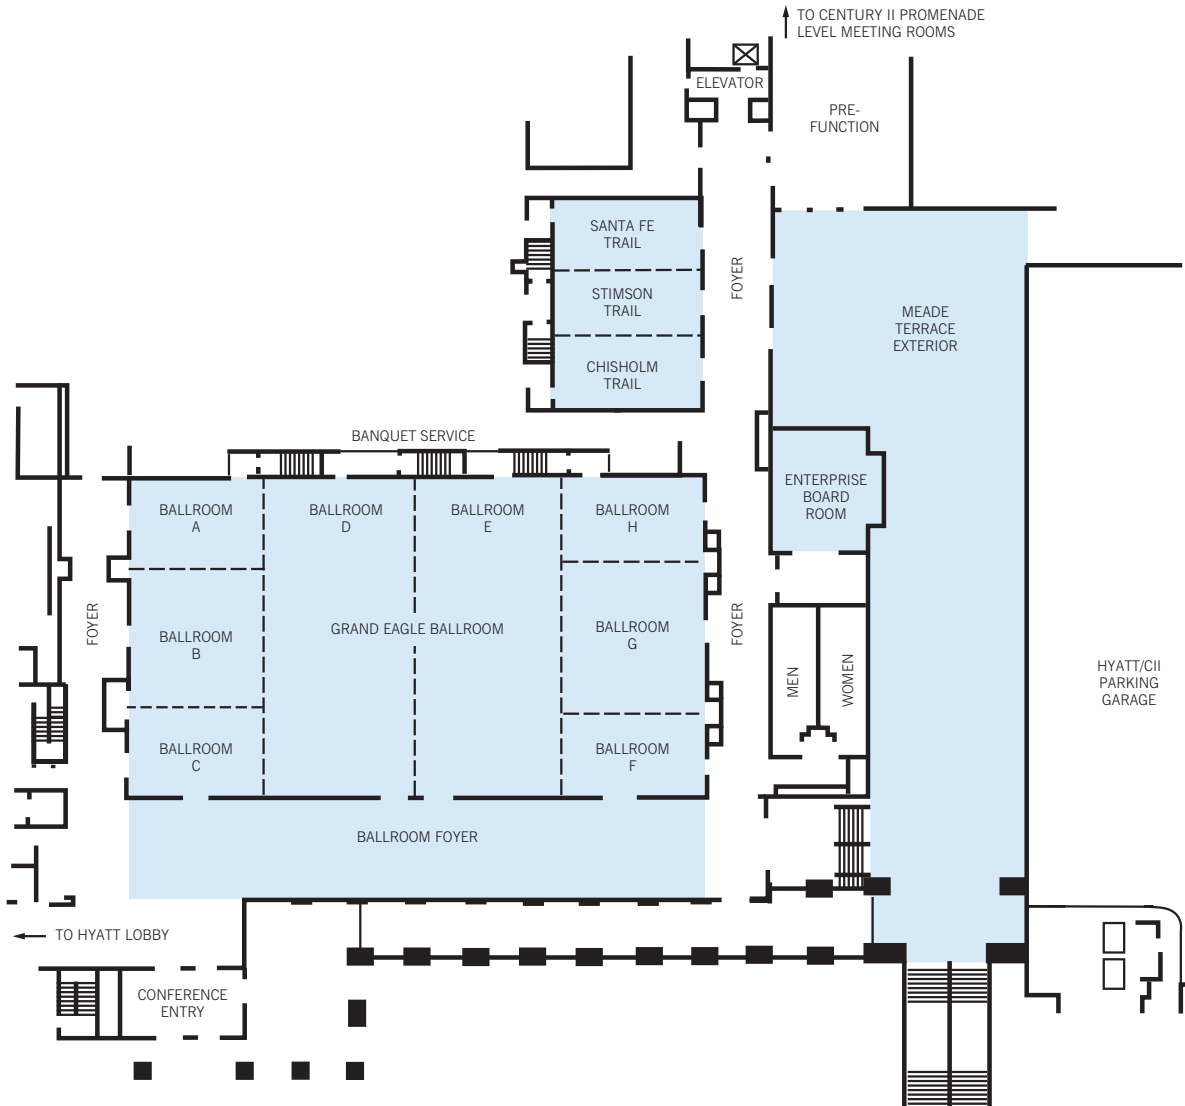

Hyatt Regency Wichita

HOTEL CONFERENCE CENTER

CENTURY II 2ND LEVEL PROMENADE MEETING ROOMS

Hyatt Regency Wichita

DIRECTIONS

From Wichita Mid-Continent Airport (7 miles): Kellogg (Hwy. 54) East to Central Business District Exit. Turn left on Main Street. At Waterman Street turn left. Hotel is 2 blocks, on the river.