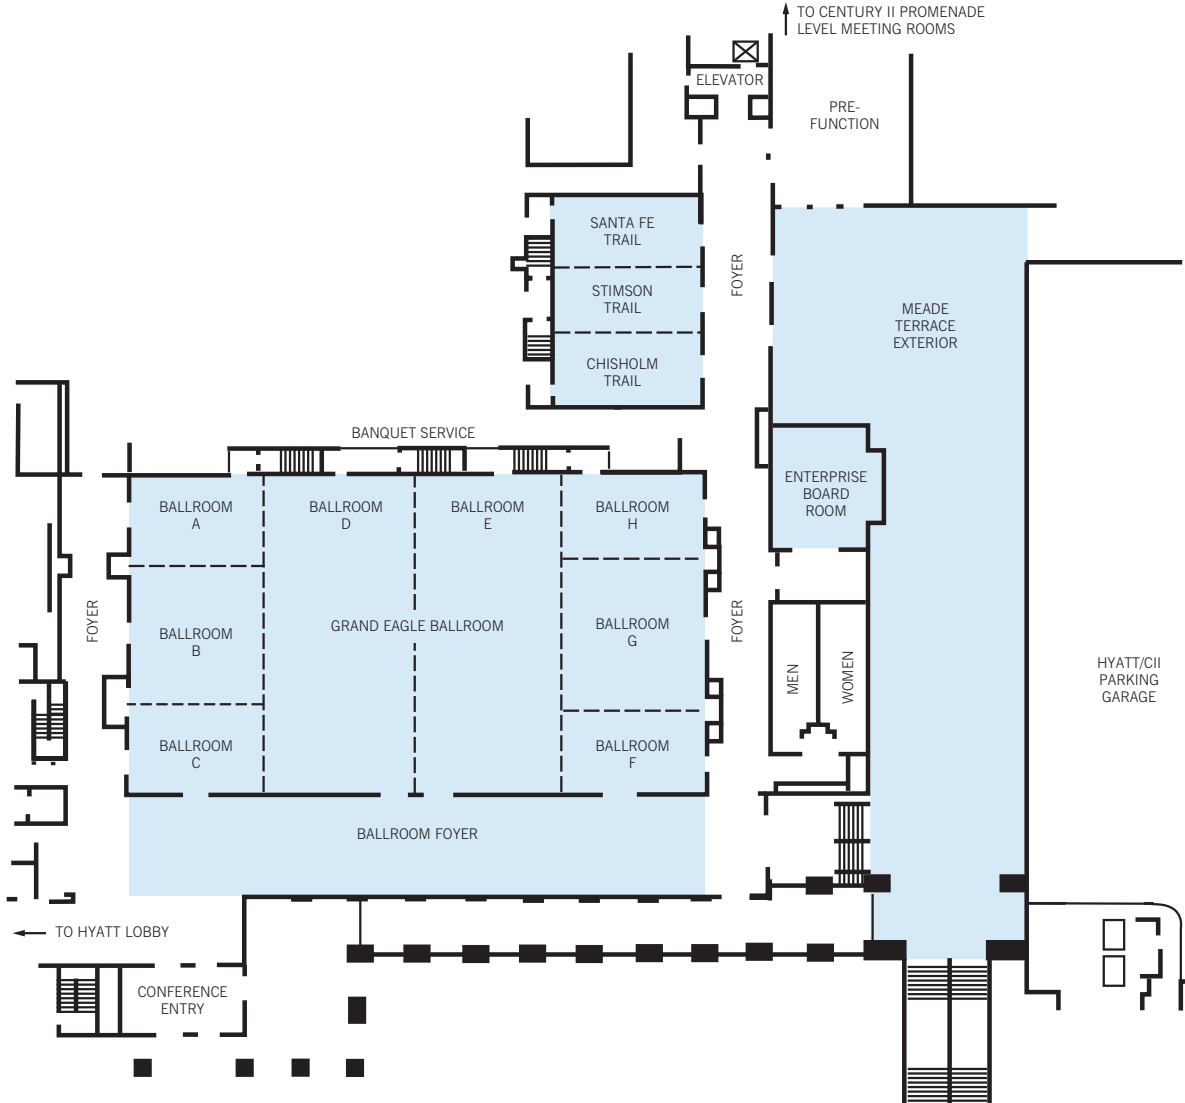

Hyatt Regency Wichita

HOTEL CONFERENCE CENTER

CENTURY II 2ND LEVEL PROMENADE MEETING ROOMS

Hyatt Regency Wichita

DIRECTIONS

From Wichita Mid-Continent Airport (7 miles): Kellogg (Hwy. 54) East to Central Business District Exit. Turn left on Main Street. At Waterman Street turn left. Hotel is 2 blocks, on the river.